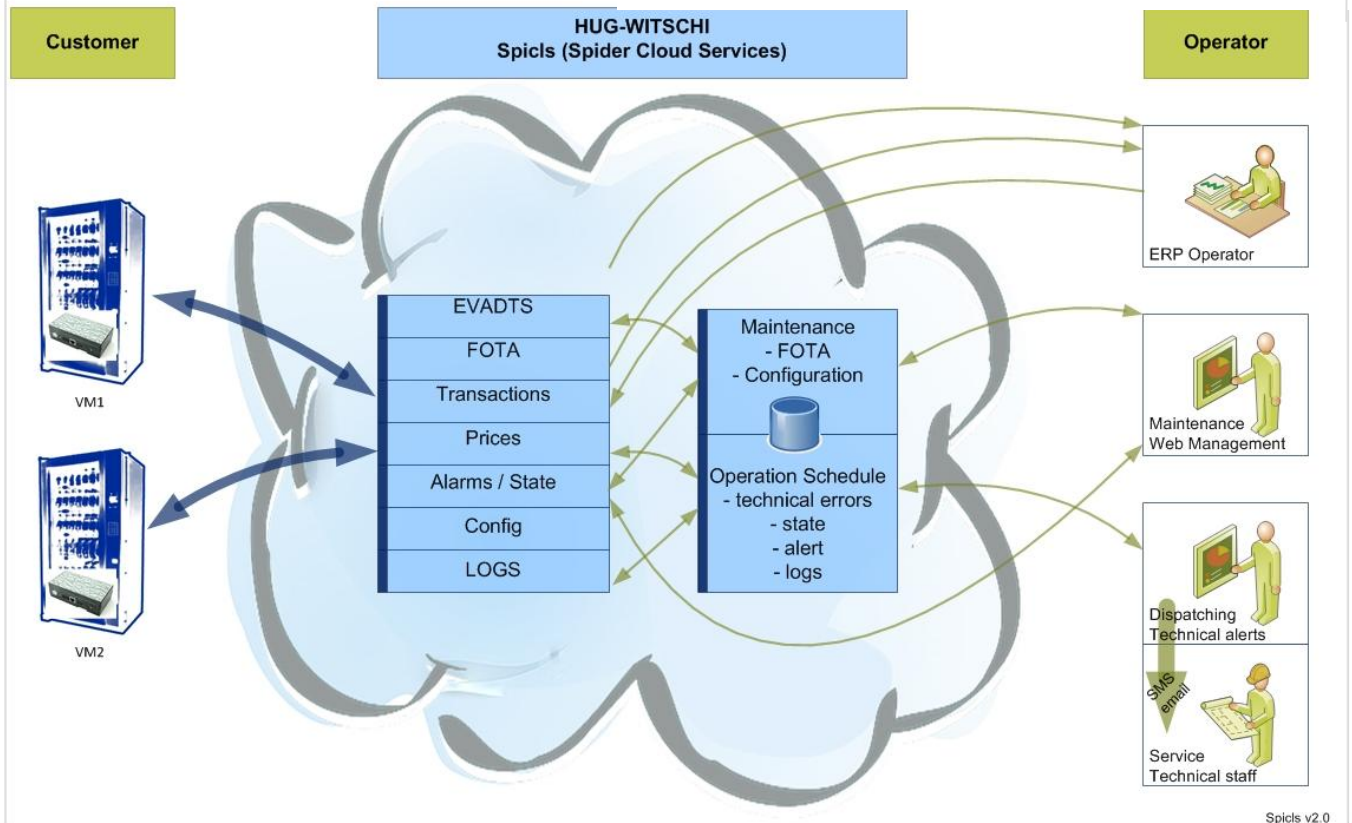

LOGS

Prices

...

spider-cloud-services.ch

Spicls

Spicls is a set of Cloud Services about the DIVA2 products. **Spicls** means: Servicing vending machines in an elegant way and to pass data to the backend systems. The special feature is that the various data types such as EVADTS, transactions, alarms can be flexibly sent to different back office systems, as you prefer. So automatic billing, inventory control, alarm and disposition management and user management can be managed in separate systems. **Spicls** ensures that the correct data arrives at the right time at the right place.

Spicls [Spider Cloud Services]

Why Spicls:

- Costs control: reduction of the filling and maintenance costs of vending machines and payment systems
- Faster reaction times for interventions, price or configuration changes, software updates
- Optimization of hardware costs: Smartphones and tablets instead of expensive handhelds
- Targeted modification of the configuration due to direct access to the Service Menu of DIVA devices
- SaaS (Software as a Service): out-of-the-box available, no software installation
- Most open and flexible cloud solution for vending on the market, compatible with all background systems

DIVA2 family and Spicls:

- DIVA2, LeX or DeLight in vending machine
- simple internet connexion via LAN, Wlan or GSM (Extension204)
- 4 in 1: Cashless, Audit, Telemetry, Mobile Payment (QR, NFC, BLE)
- scalable hardware (basic module and extension modules)
- uniform date for all vending machines and payment systems
- remote access: each box can be accessed directly via PC / tablet / smartphone
- best price – performance ration on the market