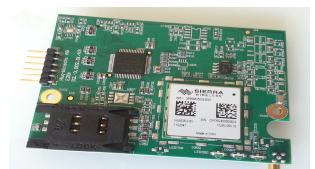

Ext204 GSM: plugged directly